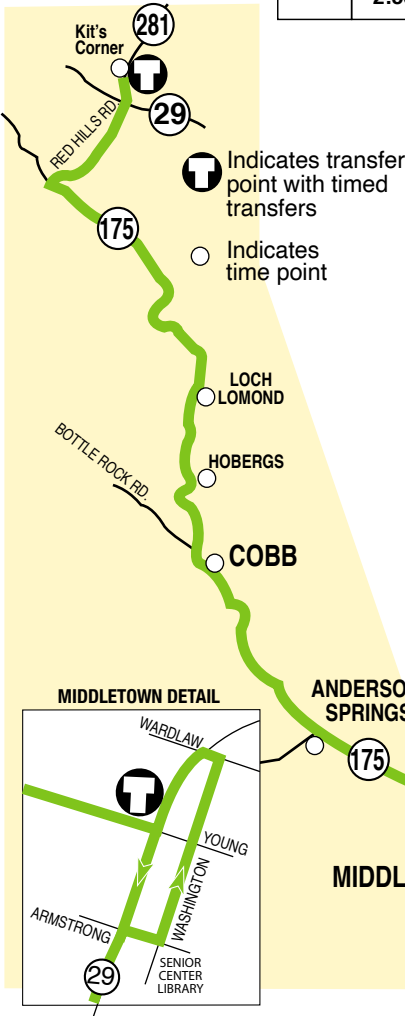

EFFECTIVE AUG. 26, 2024

**ROUTE
2**

**HIGHWAY 175
Kit's Corner to Middletown**

Route 2 operates Monday through Friday only

ROUTE 2 Southbound KIT'S CORNER - MIDDLETOWN

Soda Bay Rd	Mountain Resorts				Middletown		
Riviera Shopping Center	Kit's Corner	Loch Lomond	Hobergs	Cobb Hardester's Market	Hwy 175 & Anderson Sprgs Rd	Twin Pine Casino	Hwy 29 & Young St
7:00	7:40	7:52	7:56	8:00	8:08	8:22	8:26
-	11:40	11:52	11:56	12:00	12:08	12:22	12:26
-	2:55	3:07	3:11	3:15	3:23	3:37	3:41

ROUTE 2 Northbound MIDDLETOWN - KIT'S CORNER

Middle-Town	Mountain Resorts				Soda Bay Rd
Hwy 29 & Young St	Hwy 175 & Anderson Sprgs Rd	Cobb Hardester's Market	Hobergs	Loch Lomond	Kit's Corner
6:35	6:44	6:53	6:56	6:59	7:13
8:26	8:35	8:44	8:47	8:50	9:04
10:35	10:44	10:53	10:56	10:59	11:13
3:45	3:54	4:03	4:06	4:09	4:23

Times shown in light are AM
Times shown in bold are PM

Times shown with strikethrough are currently suspended

Timed Transfers

A timed transfer between Route 2 and Route 4 at Kit's Corner will get commuters to Lakeport or Clearlake before 8:00 a.m., with return schedules after 5:00 p.m. Compare the Kit's Corner times or call Lake Transit at 994-3334 for more information