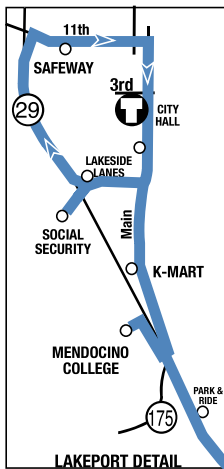

EFFECTIVE AUG. 26, 2024

SOUTH SHORE CLEARLAKE TO LAKEPORT ROUTE 4

ROUTE 4 Westbound CLEARLAKE - LAKEPORT

Clear-Lake	Lower-Lake	Rivieras	Kelseyville	Lakeport				
Walmart	Highway 53 & Highway 29	Kits Corner SR 29 & SR 281	Main & Fourth	Mendocino College Lake Center	S.Main & Peckham (K-Mart)	Parallel Dr. & Lakeport Blvd	Safeway	Third & Main
6:00	6:05	6:13	6:25	---	---	---	6:38	6:43
7:00	7:05	7:13	7:25	7:33	7:38	7:41	7:44	7:49*
9:00	9:05	9:13	9:25	9:33	9:38	9:41	9:44	9:49
11:00	11:05	11:13	11:25	11:33	11:38	11:41	11:44	11:49*
1:00	1:05	1:13	1:25	1:33	1:38	1:41	1:44	1:49
2:00	2:05	2:13	2:25	2:33	2:38	2:41	2:44	2:49*
4:00	4:05	4:13	4:25	4:33	4:38	4:41	4:44	4:49*
5:00	5:05	5:13	5:25	5:33	5:38	5:41	5:44	5:49

ROUTE 4 Eastbound LAKEPORT - CLEARLAKE

Lakeport				Kelseyville	Rivieras	Lower-Lake	Clear-Lake
Third & Main	Main & D	Social Security Parallel Dr.	S.Main & Peckham (K-Mart)	Main & Fourth	Kits Corner SR 29 & SR 281	Highway 53 & Highway 29	Walmart
6:45	6:48	6:54	6:59	7:12	7:22	7:32	7:35
10:00	10:03	10:09	10:14	10:27	10:40	10:50	10:55
11:00*	11:03	11:09	11:14	11:27	11:40	11:50	11:55
2:10	2:13	2:19	2:24	2:37	2:55	3:05	3:10
3:30*	3:33	3:39	3:44	3:57	4:15	4:25	4:30
6:15*	6:18	---	6:23	6:33	6:43	6:53	6:58
7:45*	7:48	---	7:53	8:06	8:19	8:29	8:34

Times shown in light are AM
Times shown in bold are PM

Shaded times indicate Monday through Friday Service only

* connects with Route 7 - Ukiah