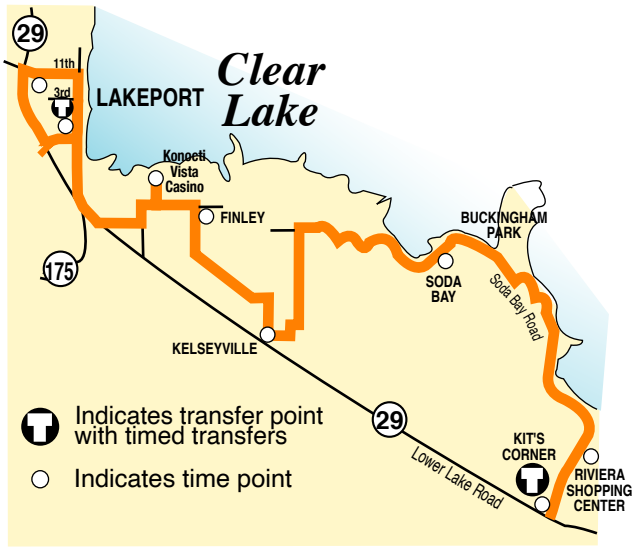

EFFECTIVE AUG. 26, 2024

ROUTE
4A

SODA BAY
KIT'S CORNER TO LAKEPORT
Route 4A operates Monday through Friday only

T Indicates transfer point with timed transfers
○ Indicates time point

ROUTE 4A Westbound - KIT'S CORNER - LAKEPORT

Soda Bay		Kelseyville	Finley	Big Valley-Rancheria	Lakeport				
T							T		
Kit's Corner	Riviera Shopping Center	Soda Bay	.Main & Fourth	Finley & Stone	Konocti Vista Casino	S. Main & Peckham (K-Mart)	Social Security	Safeway 11th St.	Third & Main
9:16	9:19	9:35	9:45	9:53	10:00	10:07	---	---	10:12
11:20	11:23	11:39	11:49	11:57	12:04	12:11	12:16	12:21	12:26
4:33	4:36	4:52	---	5:04	5:11	5:18	---	---	5:23

ROUTE 4A Eastbound - LAKEPORT - KIT'S CORNER

Lakeport	Big Valley-Rancheria	Finley	Soda Bay				
T					T		
Third & Main	Social Security	S. Main & Peckham (K-Mart)	Konocti Vista Casino	Finley & Stone	Soda Bay	Riviera Shopping Center	Kit's Corner
10:15	10:23	10:28	10:35	10:40	10:52	11:07	11:13
1:35	1:43	1:48	1:55	2:00	2:12	2:27	2:33
5:25	---	5:30	5:37	---	5:47	6:02	6:03