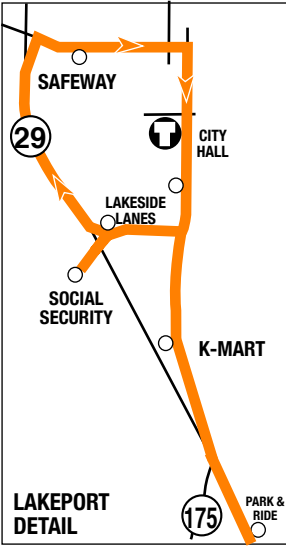

EFFECTIVE AUG. 26, 2024

ROUTE
4A

SODA BAY
KIT'S CORNER TO LAKEPORT
Route 4A operates Monday through Friday only

T Indicates transfer point with timed transfers
○ Indicates time point

ROUTE 4A Westbound - KIT'S CORNER - LAKEPORT

Soda Bay		Kelseyville	Finley	Big Valley-Rancheria	Lakeport				
T							T		
Kit's Corner	Riviera Shopping Center	Soda Bay	.Main & Fourth	Finley & Stone	Konocti Vista Casino	S. Main & Peckham (K-Mart)	Social Security	Safeway 11th St.	Third & Main
9:16	9:19	9:35	9:45	9:53	10:00	10:07	---	---	10:12
11:20	11:23	11:39	11:49	11:57	12:04	12:11	12:16	12:21	12:26
4:33	4:36	4:52	---	5:04	5:11	5:18	---	---	5:23

ROUTE 4A Eastbound - LAKEPORT - KIT'S CORNER

Lakeport	Big Valley-Rancheria	Finley	Soda Bay				
T					T		
Third & Main	Social Security	S. Main & Peckham (K-Mart)	Konocti Vista Casino	Finley & Stone	Soda Bay	Riviera Shopping Center	Kit's Corner
10:15	10:23	10:28	10:35	10:40	10:52	11:07	11:13
1:35	1:43	1:48	1:55	2:00	2:12	2:27	2:33
5:25	---	5:30	5:37	---	5:47	6:02	6:03