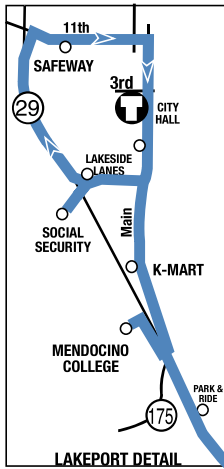

EFFECTIVE SEPT. 23, 2024

SOUTH SHORE CLEARLAKE TO LAKEPORT ROUTE 4

ROUTE 4 Westbound CLEARLAKE - LAKEPORT								
Clear-Lake	Lower-Lake	Rivieras	Kelseyville	Lakeport				
📍		📍						📍
Walmart	Highway 53 & Highway 29	Kits Corner SR 29 & SR 281	Main & Fourth	Mendocino College Lake Center	S.Main & Peckham (K-Mart)	Parallel Dr. & Lakeport Blvd	Safeway	Third & Main
6:00	6:05	6:13	6:25	---	---	---	6:38	6:43
7:00	7:05	7:13	7:25	7:33	7:38	7:41	7:44	7:49*
9:00	9:05	9:13	9:25	9:33	9:38	9:41	9:44	9:49
11:00	11:05	11:13	11:25	11:33	11:38	11:41	11:44	11:49*
1:00	1:05	1:13	1:25	1:33	1:38	1:41	1:44	1:49
2:00	2:05	2:13	2:25	2:33	2:38	2:41	2:44	2:49*
4:00	4:05	4:13	4:25	4:33	4:38	4:41	4:44	4:49±
5:00	5:05	5:13	5:25	5:33	5:38	5:41	5:44	5:49

ROUTE 4 Eastbound LAKEPORT - CLEARLAKE							
Lakeport				Kelseyville	Rivieras	Lower-Lake	Clear-Lake
📍					📍		📍
Third & Main	Main & D	Social Security Parallel Dr.	S.Main & Peckham (K-Mart)	Main & Fourth	Kits Corner SR 29 & SR 281	Highway 53 & Highway 29	Walmart
6:45	6:48	6:54	6:59	7:12	7:22	7:32	7:35
10:00	10:03	10:09	10:14	10:27	10:40	10:50	10:55
11:00*	11:03	11:09	11:14	11:27	11:40	11:50	11:55
2:10	2:13	2:19	2:24	2:37	2:55	3:05	3:10
3:30*	3:33	3:39	3:44	3:57	4:15	4:25	4:30
6:15*	6:18	---	6:23	6:33	6:43	6:53	6:58
7:45*	7:48	---	7:53	8:06	8:19	8:29	8:34

Times shown in light are AM
Times shown in bold are PM

Times shown with ~~strikethrough~~ are currently suspended

Shaded times indicate Monday through Friday Service only

* connects with Route 7 - Ukiah