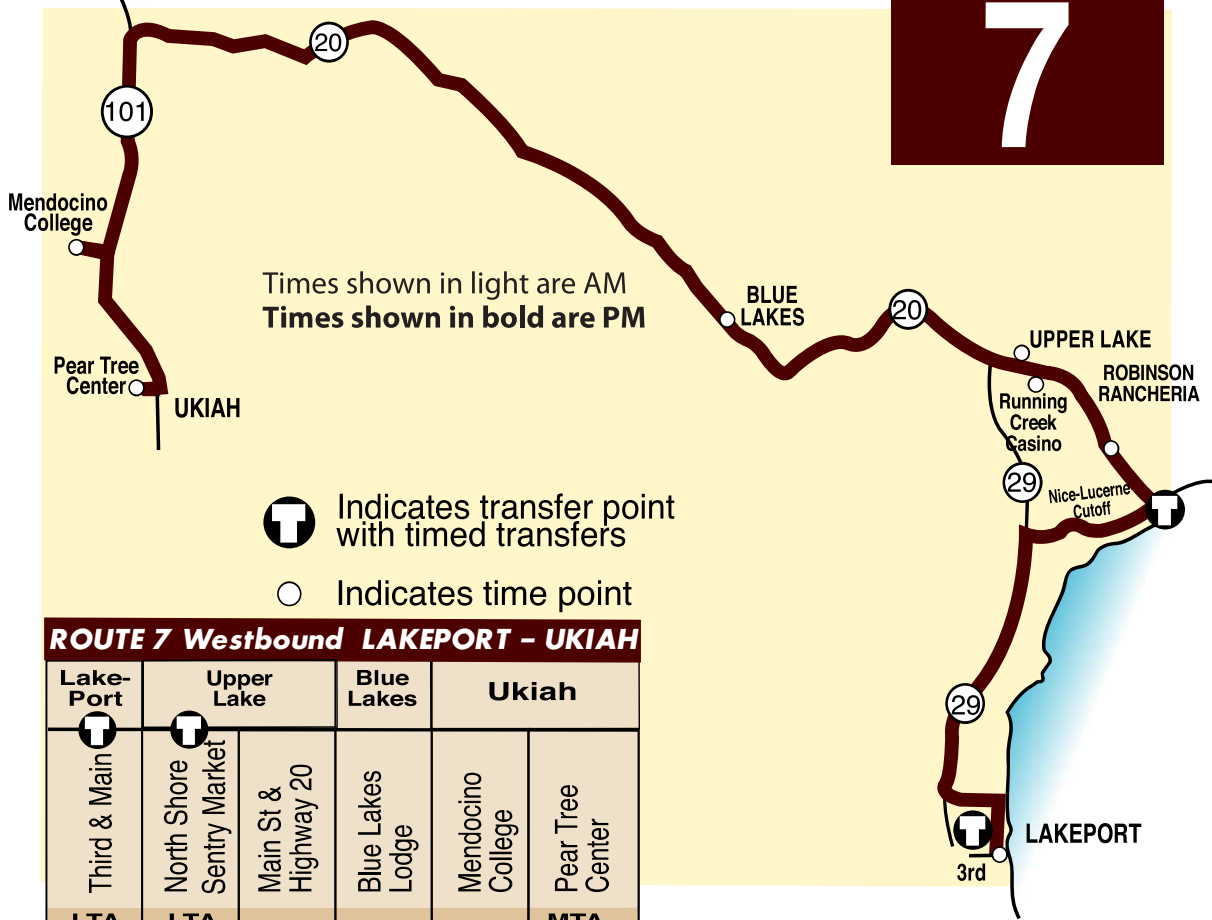

EFFECTIVE SEPT. 23, 2024

LAKEPORT - UKIAH

ROUTE 7

Shaded times indicate Monday through Friday service only.

Times shown in light are AM
Times shown in bold are PM

- Indicates transfer point with timed transfers
- Indicates time point

ROUTE 7 Westbound LAKEPORT - UKIAH

Lake-Port	Upper Lake		Blue Lakes	Ukiah	
Third & Main	North Shore Sentry Market	Main St & Highway 20	Blue Lakes Lodge	Mendocino College	Pear Tree Center
LTA	LTA				MTA Amtrak
8:00	8:19	8:28	8:38	8:59	9:14
12:00	12:19	12:28	12:38	12:59	1:14
3:00	3:19	3:28	3:38	3:59	4:14
5:00	5:19	5:28	5:38	5:59	6:14

ROUTE 7 Eastbound UKIAH - LAKEPORT

Ukiah		Blue Lakes	Upper Lake	Lake-Port	
Pear Tree Center	Mendocino College	Blue Lakes Lodge	Main St & Highway 20	North Shore Sentry Market	Third & Main
MTA Amtrak				LTA	LTA
9:36	9:51	10:12	10:22	10:32	10:50
2:00	2:15	2:36	2:46	2:55	3:15
5:00	5:15	5:36	5:46	5:55	6:15
6:30*	6:45	7:06	7:16	7:25	7:44

Transit Links

Continues to:
Route 4 - Clearlake and
Route 3 - Calistoga.

All Route 7 runs are express schedules with limited stops and operate Monday through Saturday

Times shown with ~~strickthrough~~ are currently suspended