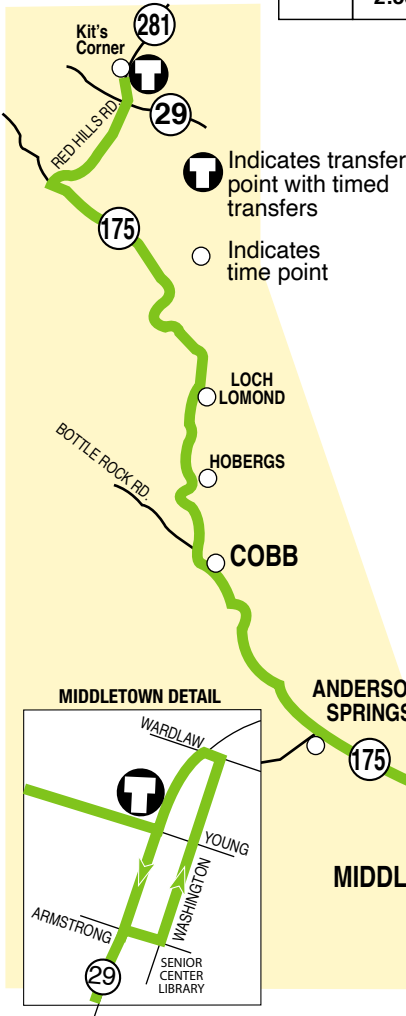

EFFECTIVE NOV. 18, 2024

**ROUTE  
2**

**HIGHWAY 175  
Kit's Corner to Middletown**

Route 2 operates Monday through Friday only

**ROUTE 2 Southbound KIT'S CORNER - MIDDLETOWN**

Soda Bay Rd	Mountain Resorts				Middletown		
Riviera Shopping Center	Kit's Corner	Loch Lomond	Hobergs	Cobb Hardester's Market	Hwy 175 & Anderson Sprgs Rd	Twin Pine Casino	Hwy 29 & Young St
7:00	7:40	7:52	7:56	8:00	8:08	8:22	8:26
-	11:40	11:52	11:56	<b>12:00</b>	<b>12:08</b>	<b>12:22</b>	<b>12:26</b>
-	<del>2:55</del>	<del>3:07</del>	<del>3:11</del>	<del>3:15</del>	<del>3:23</del>	<del>3:37</del>	<del>3:41</del>

**ROUTE 2 Northbound MIDDLETOWN - KIT'S CORNER**

Middle-Town	Mountain Resorts				Soda Bay Rd
Hwy 29 & Young St	Hwy 175 & Anderson Sprgs Rd	Cobb Hardester's Market	Hobergs	Loch Lomond	Kit's Corner
8:26	8:35	8:44	8:47	8:50	9:04
10:35	10:44	10:53	10:56	10:59	11:13
<b>3:45</b>	<b>3:54</b>	<b>4:03</b>	<b>4:06</b>	<b>4:09</b>	<b>4:23</b>

Times shown in light are AM  
Times shown in bold are PM

Times shown with ~~strickthrough~~ are currently suspended

**Timed Transfers**

A timed transfer between Route 2 and Route 4 at Kit's Corner will get commuters to Lakeport or Clearlake before 8:00 a.m., with return schedules after 5:00 p.m. Compare the Kit's Corner times or call Lake Transit at 994-3334 for more information