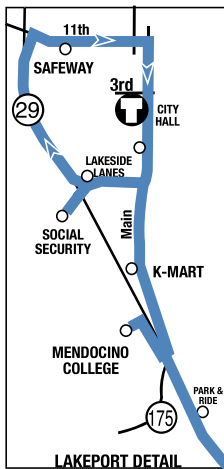

# SOUTH SHORE CLEARLAKE TO LAKEPORT ROUTE 4

ROUTE 4 Westbound CLEARLAKE - LAKEPORT								
Clear-Lake	Lower-Lake	Rivieras	Kelseyville	Lakeport				
T		T						T
Walmart	Highway 53 & Highway 29	Kits Corner SR 29 & SR 281	Main & Fourth	Mendocino College Lake Center	S. Main & Peckham (K-Mart)	Parallel Dr. & Lakeport Blvd	Safeway	Third & Main
6:00	6:05	6:13	6:25	---	---	---	6:38	6:43
7:00	7:05	7:13	7:25	7:33	7:38	7:41	7:44	7:49*
9:00	9:05	9:13	9:25	9:33	9:38	9:41	9:44	9:49
11:00	11:05	11:13	11:25	11:33	11:38	11:41	11:44	11:49*
<b>1:00</b>	<b>1:05</b>	<b>1:13</b>	<b>1:25</b>	<b>1:33</b>	<b>1:38</b>	<b>1:41</b>	<b>1:44</b>	<b>1:49</b>
<b>2:00</b>	<b>2:05</b>	<b>2:13</b>	<b>2:25</b>	<b>2:33</b>	<b>2:38</b>	<b>2:41</b>	<b>2:44</b>	<b>2:49*</b>
<b>5:00</b>	<b>5:05</b>	<b>5:13</b>	<b>5:25</b>	<b>5:33</b>	<b>5:38</b>	<b>5:41</b>	<b>5:44</b>	<b>5:49</b>

ROUTE 4 Eastbound LAKEPORT - CLEARLAKE							
Lakeport				Kelseyville	Rivieras	Lower-Lake	Clear-Lake
T					T		T
Third & Main	Main & D	Social Security Parallel Dr.	S. Main & Peckham (K-Mart)	Main & Fourth	Kits Corner SR 29 & SR 281	Highway 53 & Highway 29	Walmart
6:45	6:48	6:54	6:59	7:12	7:22	7:32	7:35
10:00	10:03	10:09	10:14	10:27	10:40	10:50	10:55
11:00*	11:03	11:09	11:14	11:27	11:40	11:50	11:55
<b>2:10</b>	<b>2:13</b>	<b>2:19</b>	<b>2:24</b>	<b>2:37</b>	<b>2:55</b>	<b>3:05</b>	<b>3:10</b>
<b>3:30*</b>	<b>3:33</b>	<b>3:39</b>	<b>3:44</b>	<b>3:57</b>	<b>4:15</b>	<b>4:25</b>	<b>4:30</b>
<b>6:15*</b>	<b>6:18</b>	---	<b>6:23</b>	<b>6:33</b>	<b>6:43</b>	<b>6:53</b>	<b>6:58</b>

Times shown in light are AM  
**Times shown in bold are PM**

Shaded times indicate Monday through Friday Service only

\* **connects with Route 7 - Ukiah**