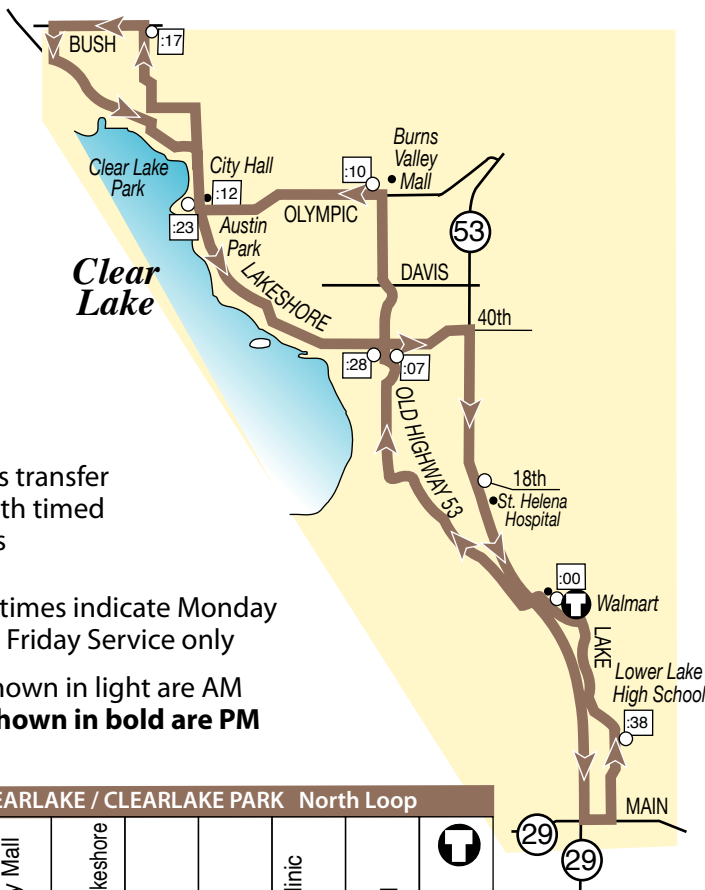

EFFECTIVE JAN. 2, 2025

ROUTE 10

Indicates transfer point with timed transfers

Shaded times indicate Monday through Friday Service only

Times shown in light are AM
Times shown in bold are PM

ROUTE 10 - CLEARLAKE / CLEARLAKE PARK North Loop								
Transfer Point	Old 53 & Lakeshore	Burns Valley Mall	City Hall Olympic & Lakeshore	Bush & 2nd	Austin Park West*	Veteran's Clinic Lakeshore	Lower Lake High School	Transfer Point
6:00	6:07	6:10	6:12	6:17	6:23	6:28	6:38	6:42
7:00	7:07	7:10	7:12	7:17	7:23	7:28	7:38	7:42
8:00	8:07	8:10	8:12	8:17	8:23	8:28	8:38	8:42
9:00	9:07	9:10	9:12	9:17	9:23	9:28	9:38	9:42
10:00	10:07	10:10	10:12	10:17	10:23	10:28	10:38	10:42
11:00	11:07	11:10	11:12	11:17	11:23	11:28	11:38	11:42
12:00	12:07	12:10	12:12	12:17	12:23	12:28	12:38	12:42
1:00	1:07	1:10	1:12	1:17	1:23	1:28	1:38	1:42
2:00	2:07	2:10	2:12	2:17	2:23	2:28	2:38	2:42
3:00	3:07	3:10	3:12	3:17	3:23	3:28	3:38	3:42
4:00	4:07	4:10	4:12	4:17	4:23	4:28	4:38	4:42
5:00	5:07	5:10	5:12	5:17	5:23	5:28	5:38	5:42
6:00	6:07	6:10	6:12	6:17	6:23	6:28	---	6:42
7:00	7:07	7:10	7:12	7:17	7:23	7:28		