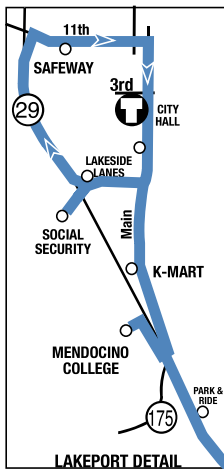

# SOUTH SHORE CLEARLAKE TO LAKEPORT ROUTE 4

ROUTE 4 Westbound CLEARLAKE - LAKEPORT								
Clear-Lake	Lower-Lake	Rivieras	Kelseyville	Lakeport				
T		T						T
Walmart	Highway 53 & Highway 29	Kits Corner SR 29 & SR 281	Main & Fourth	Mendocino College Lake Center	S. Main & Peckham (K-Mart)	Parallel Dr. & Lakeport Blvd	Safeway	Third & Main
6:00	6:05	6:13	6:25	---	---	---	6:38	6:43
7:00	7:05	7:13	7:25	7:33	7:38	7:41	7:44	7:49*
9:00	9:05	9:13	9:25	9:33	9:38	9:41	9:44	9:49
11:00	11:05	11:13	11:25	11:33	11:38	11:41	11:44	11:49*
<b>1:00</b>	<b>1:05</b>	<b>1:13</b>	<b>1:25</b>	<b>1:33</b>	<b>1:38</b>	<b>1:41</b>	<b>1:44</b>	<b>1:49</b>
<b>2:00</b>	<b>2:05</b>	<b>2:13</b>	<b>2:25</b>	<b>2:33</b>	<b>2:38</b>	<b>2:41</b>	<b>2:44</b>	<b>2:49*</b>
<b>5:00</b>	<b>5:05</b>	<b>5:13</b>	<b>5:25</b>	<b>5:33</b>	<b>5:38</b>	<b>5:41</b>	<b>5:44</b>	<b>5:49</b>

ROUTE 4 Eastbound LAKEPORT - CLEARLAKE							
Lakeport				Kelseyville	Rivieras	Lower-Lake	Clear-Lake
T					T		T
Third & Main	Main & D	Social Security Parallel Dr.	S. Main & Peckham (K-Mart)	Main & Fourth	Kits Corner SR 29 & SR 281	Highway 53 & Highway 29	Walmart
6:45	6:48	6:54	6:59	7:12	7:22	7:32	7:35
10:00	10:03	10:09	10:14	10:27	10:40	10:50	10:55
11:00*	11:03	11:09	11:14	11:27	11:40	11:50	11:55
<b>2:10</b>	<b>2:13</b>	<b>2:19</b>	<b>2:24</b>	<b>2:37</b>	<b>2:55</b>	<b>3:05</b>	<b>3:10</b>
<b>3:30*</b>	<b>3:33</b>	<b>3:39</b>	<b>3:44</b>	<b>3:57</b>	<b>4:15</b>	<b>4:25</b>	<b>4:30</b>
<b>6:15*</b>	<b>6:18</b>	---	<b>6:23</b>	<b>6:33</b>	<b>6:43</b>	<b>6:53</b>	<b>6:58</b>

Times shown in light are AM  
Times shown in bold are PM

Shaded times indicate Monday through Friday Service only

\* connects with Route 7 - Ukiah